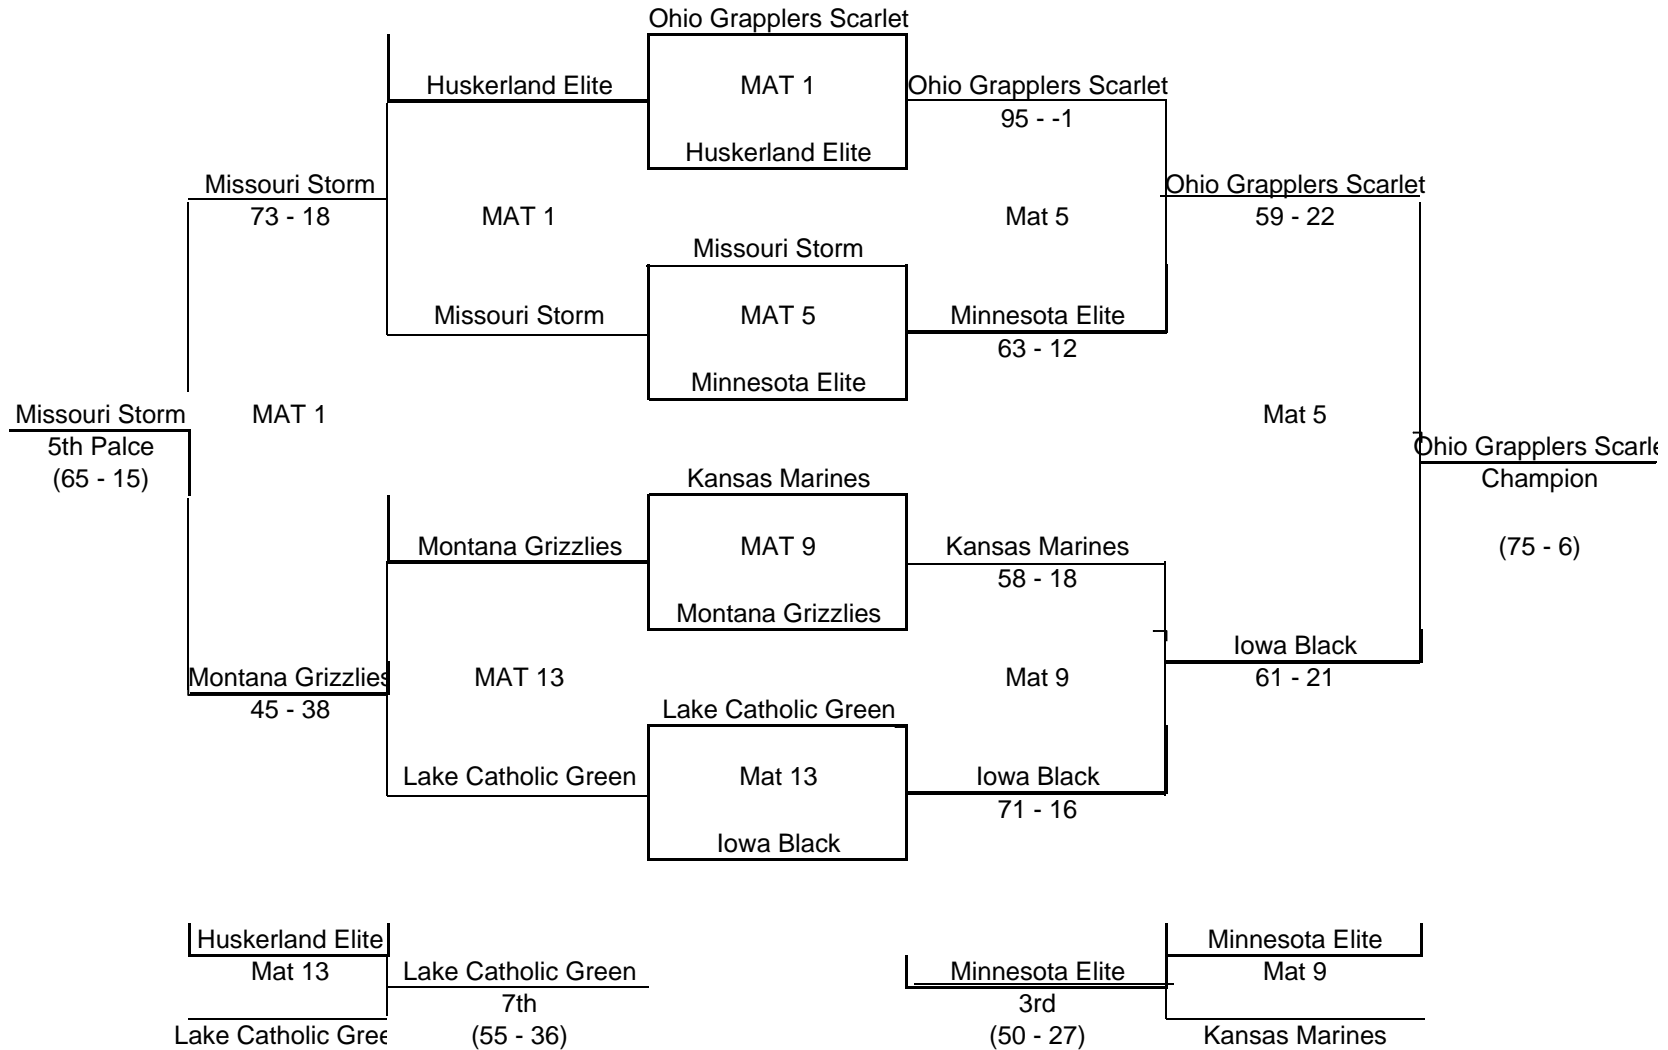

GOLD BRACKET

2012 LEE PAMULAK AAU MIDDLE SCHOOL NATIONAL DUALS - DES MOINES, IOWA