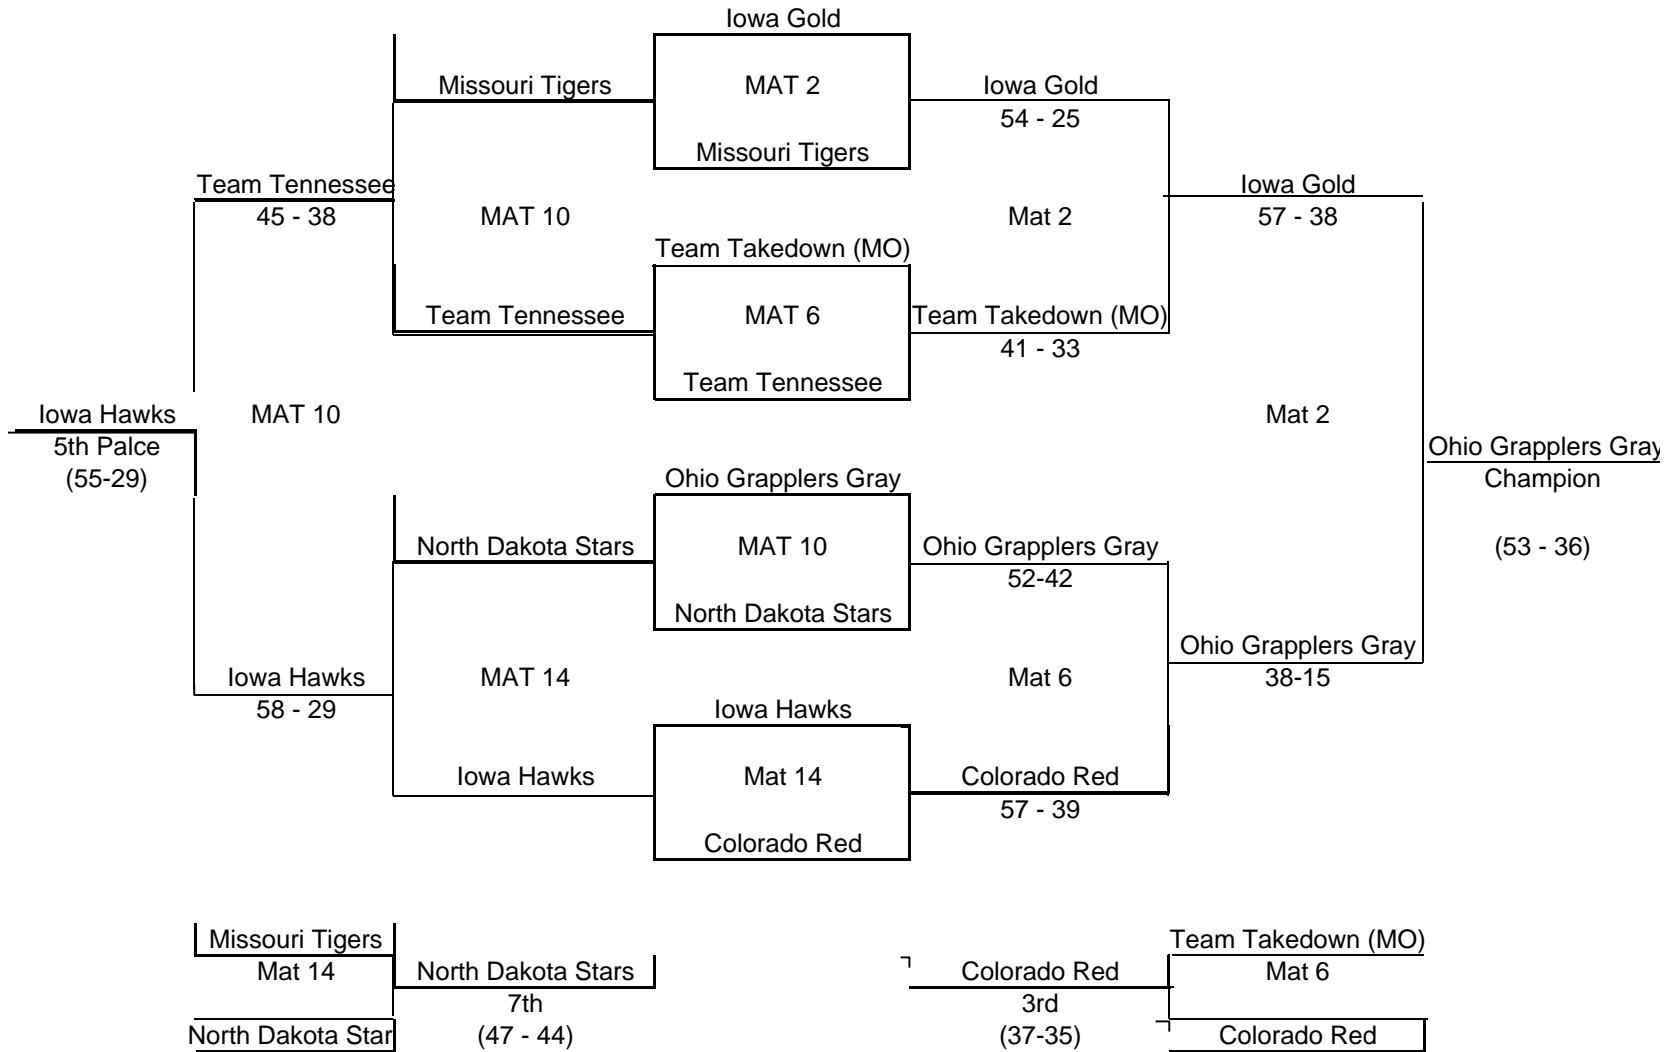

SILVER BRACKET

2012 LEE PAMULAK AAU MIDDLE SCHOOL NATIONAL DUALS -DES MOINES, IOWA