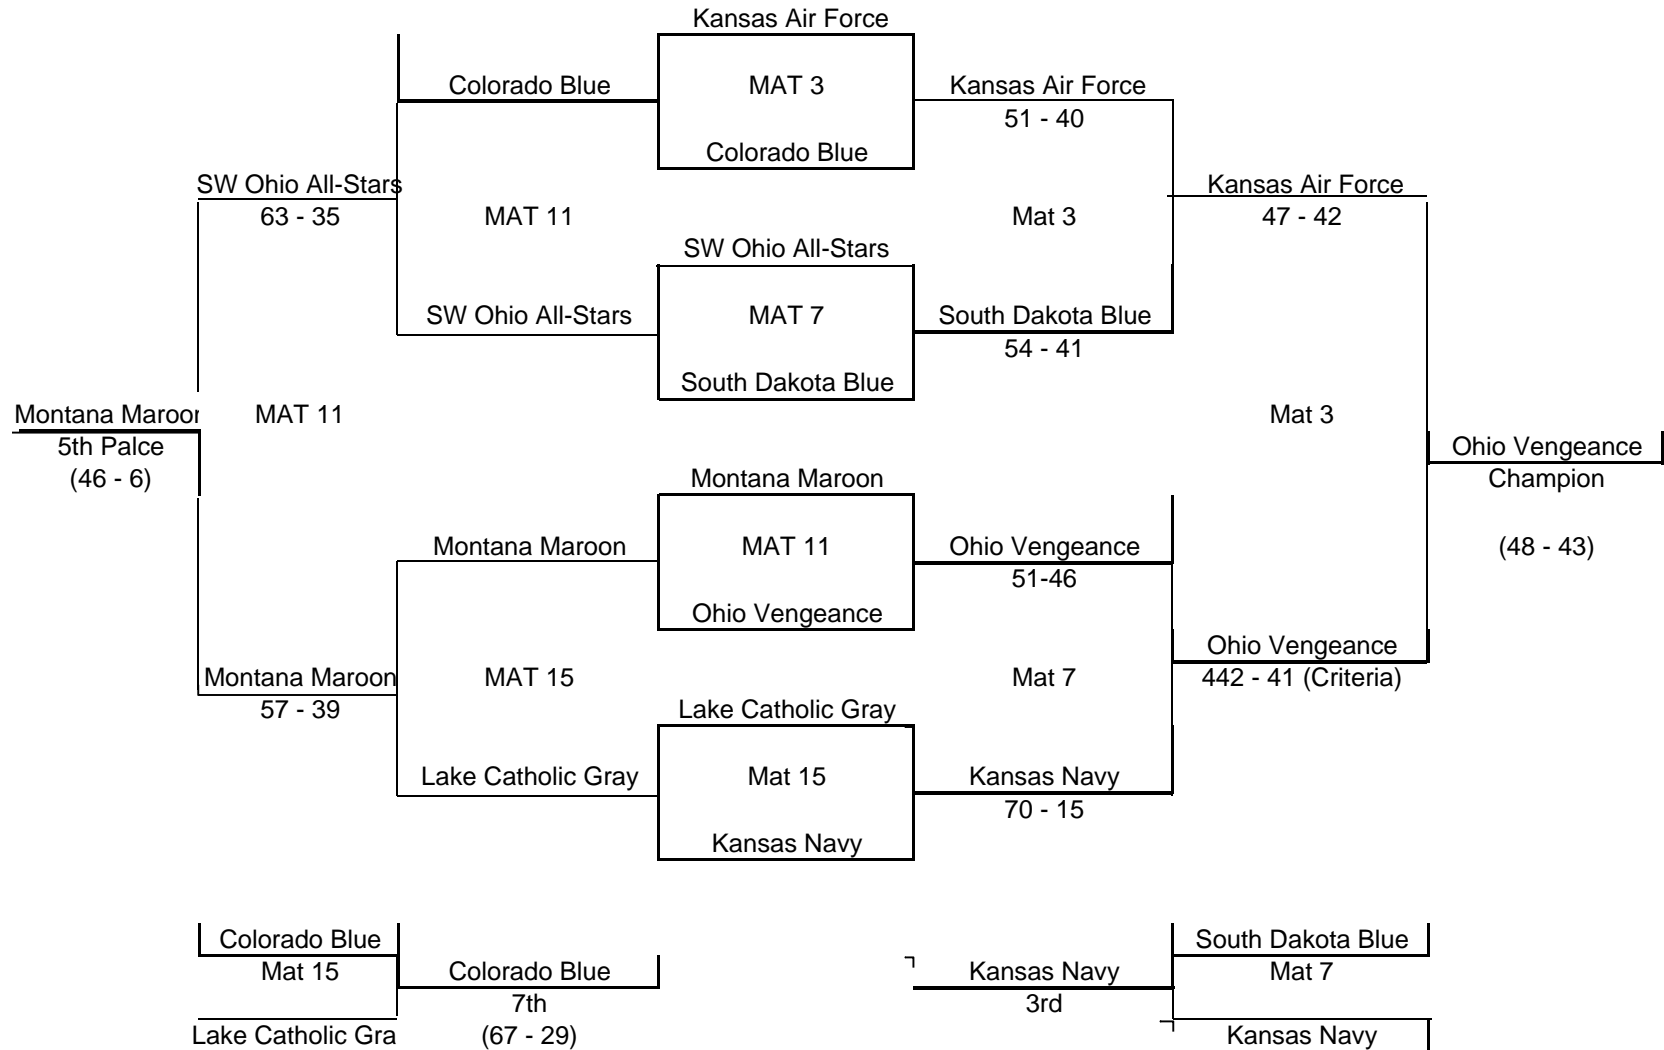

Round 4

Huskerland Elite 86 – SC Palmetto 12

Missouri Storm 98 – Wyoming Silver 6

Wyoming Gold 54 – Kansas Army 37

Round 5

Huskerland Elite 78 – Kansas Army 6

Missouri Storm 101 – SC Palmetto 0

Iowa Gold 80 – Wyoming Silver 15

GOLD BRACKET

2012 LEE PAMULAK AAU MIDDLE SCHOOL NATIONAL DUALS - DES MOINES, IOWA

SILVER BRACKET

2012 LEE PAMULAK AAU MIDDLE SCHOOL NATIONAL DUALS -DES MOINES, IOWA

BRONZE BRACKET

2012 LEE PAMULAK AAU MIDDLE SCHOOL NATIONAL DUALS -DES MOINES, IOWA