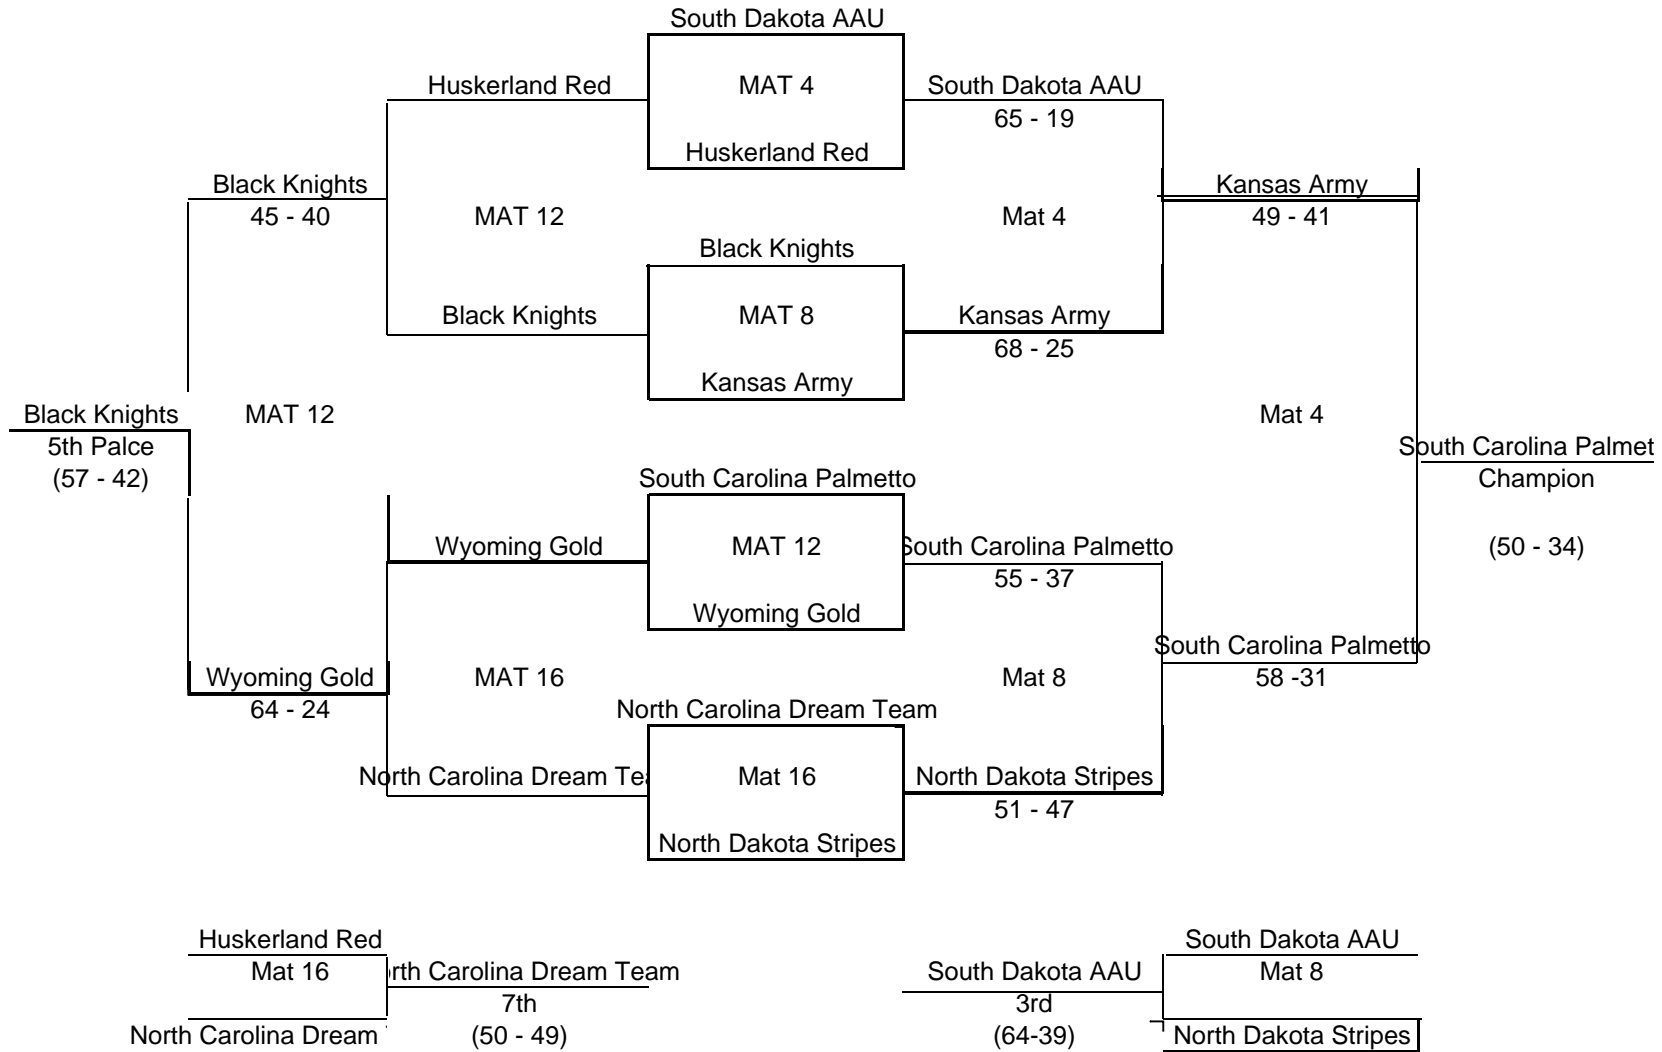

Round 4

Huskerland Elite 86 – SC Palmetto 12

Missouri Storm 98 – Wyoming Silver 6

Wyoming Gold 54 – Kansas Army 37

Round 5

Huskerland Elite 78 – Kansas Army 6

Missouri Storm 101 – SC Palmetto 0

Iowa Gold 80 – Wyoming Silver 15

GOLD BRACKET

2012 LEE PAMULAK AAU MIDDLE SCHOOL NATIONAL DUALS - DES MOINES, IOWA

SILVER BRACKET

2012 LEE PAMULAK AAU MIDDLE SCHOOL NATIONAL DUALS -DES MOINES, IOWA

BRONZE BRACKET

2012 LEE PAMULAK AAU MIDDLE SCHOOL NATIONAL DUALS -DES MOINES, IOWA

COPPER BRACKET

2012 LEE PAMULAK AAU MIDDLE SCHOOL NATIONAL DUALS -DES MOINES, IOWA

PLATINUM BRACKET

2012 LEE PAMULAK AAU MIDDLE SCHOOL NATIONAL DUALS - DES MOINES, IOWA

RC Westside Raiders		RC Westside Raiders			
Mat 17	RC Westside Raider	Mat 17	RC Westside Raiders		
Montana White	57 - 36	SD Red	67 - 32		
Wyoming Silver		Wyoming Silver			
Mat 18	Wyoming Silver	Mat 18	Wyoming Silver		
SD Red	81-27	Montana Gray	72-36		
				Wyoming Silver	
Montana Grey		Huskerland White		Mat 17	RC Westside Raiders
Mat 19	Montana Grey	Mat 19	Huskerland White	RC Westside Raider	CHAMPION
Huskerland White	58 - 37	Montana White	71 - 30		(54 - 48)
SD Red					
Mat 4	SD Red			Montana Gray	
	5th Place		Huskerland White	MAT 14	
Montana White	(51-39)		3rd Place		
			(51 - 50)	Huskerland White	